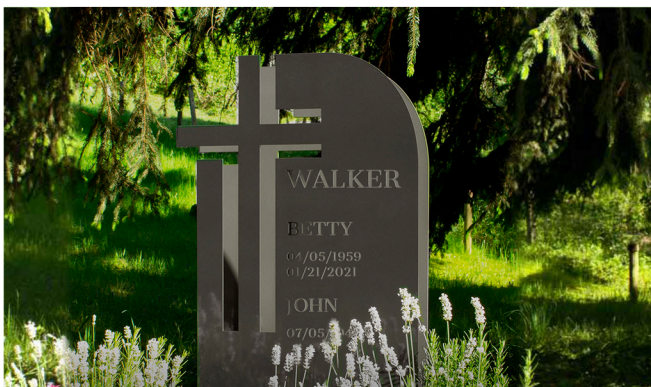

VARIANTS

IRON HERITAGE

FLAT STYLE

- 4 starting size options
- includes mounting system
- with or without interchangeable memorial panel *
- rust-look or powder-coated color finish

UPRIGHT STYLE

- 12 starting size options
- includes mounting system
- with or without interchangeable memorial panel *
- rust-look or powder-coated color finish